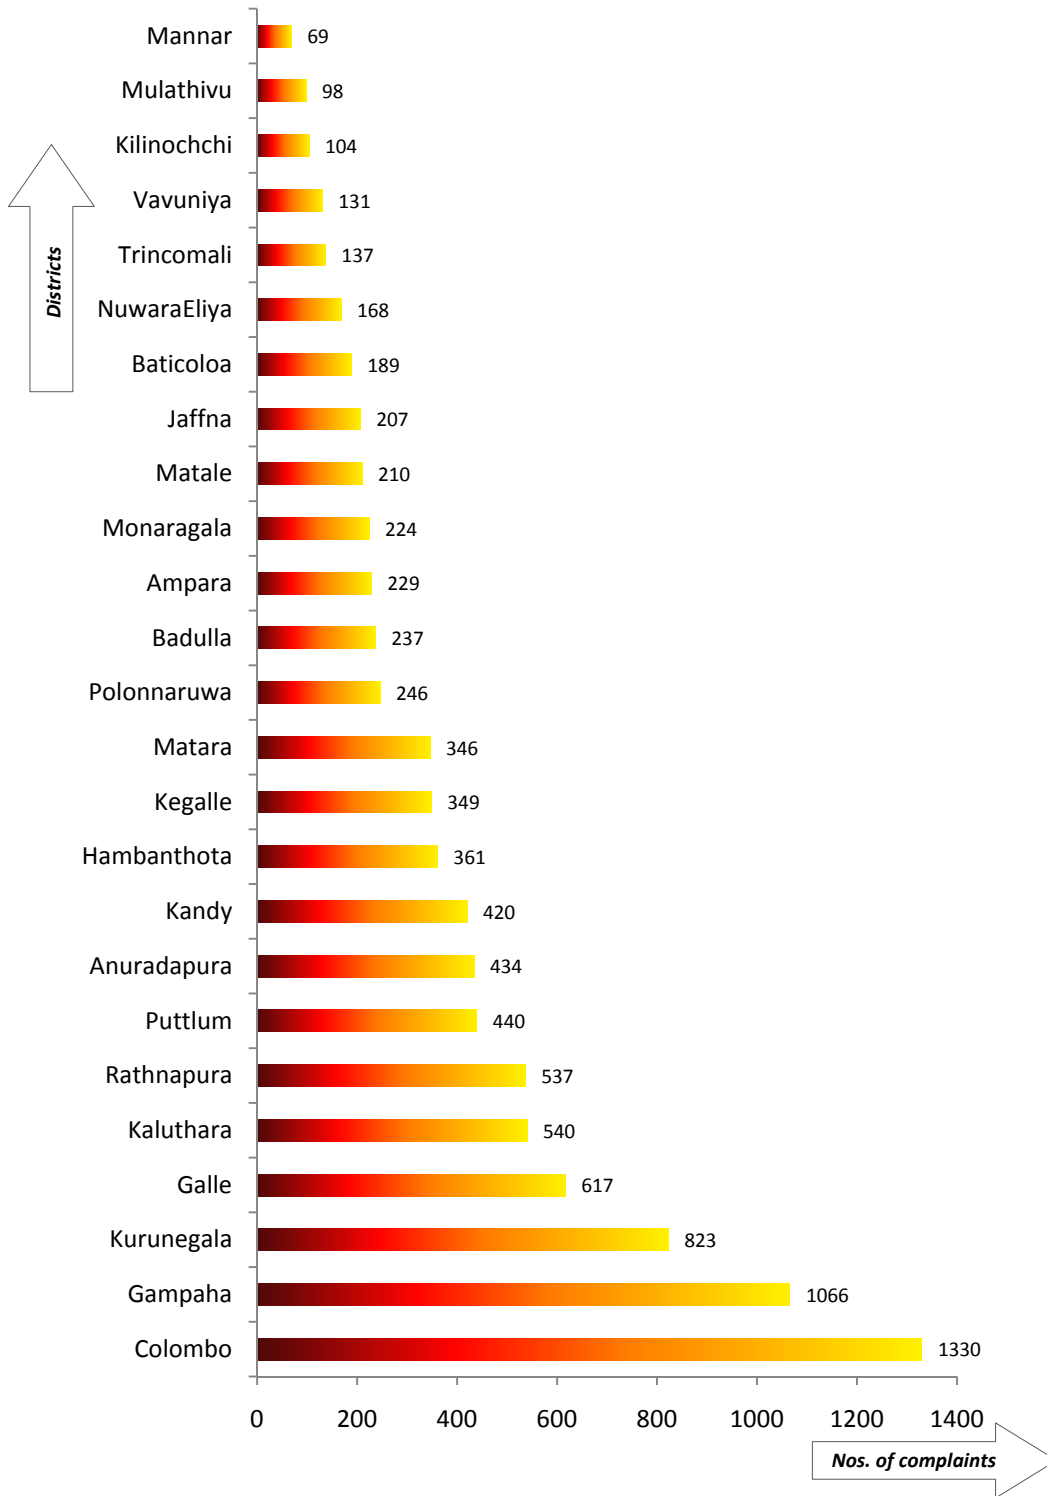

**Complaints Reported to National Child Protection Authority in Year 2018
(By Districts)**

**Complaints Reported to National Child Protection Authority in Year 2018
(By Types of Abuse)**